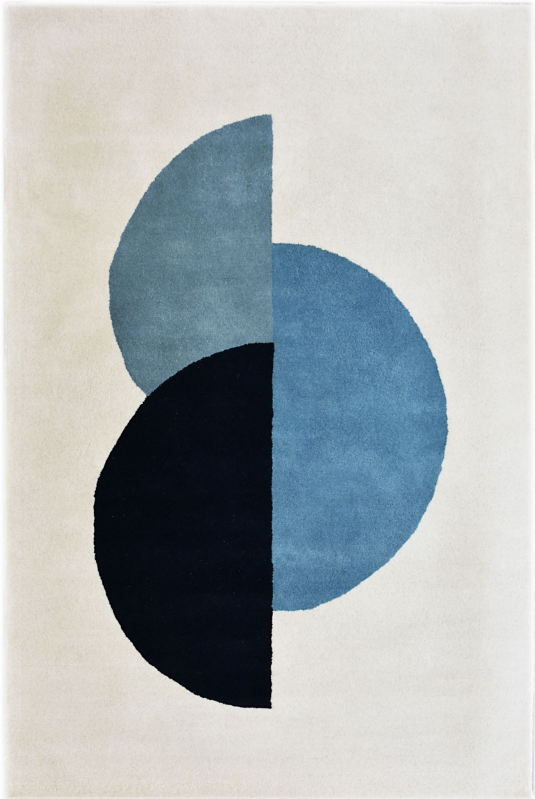

COUNTRY COLLECTION

woolen rugs

for more visit krishnacarpets.com

ABOUT COLLECTION

Country Rugs are Art Deco style Rugs that will beautifully complement your interior. The production is hand-tufted from the highest quality New Zealand wool (carpet base) and viscose (carpet design), the bottom is made of 100% cotton, the Rugs are also ideal for underfloor heating. The hair of the Rugs is looped and its height is 1,2 centimeters.

VEGAS LIGHT BLUE

VEGAS DARK BLUE

VEGAS CREAM

VEGAS DARK BLUE ROUND

VEGAS CREAM ROUND

WILDFLOWER BEIGE

WIMBLEDON MULTI 11

WIMBLEDON LIGHT GREY

WIMBLEDON 168

WIMBLEDON 256

ZEBRA SILVER

ZEBRA LIGHT BLUE

ZEBRA BLACK

ZENICA CREAM

FLOWERS BEIGE

FLOWERS PINK

SIZE CHART

COUNTRY COLLECTION

4 ft x 6 ft	122 cm x 183 cm
5 ft x 8 ft	153 cm x 244 cm
7 ft x 9 ft	200 cm x 300 cm
8 ft x 9 ft	250 cm x 300 cm
2 ft x 5 ft	70 cm x 140 cm
6 ft x 8 ft	170 cm x 240 cm

5 ft x 5 ft round Ø	150 cm x 150 cm round Ø
7 ft x 7 ft round Ø	200 cm x 200 cm round Ø