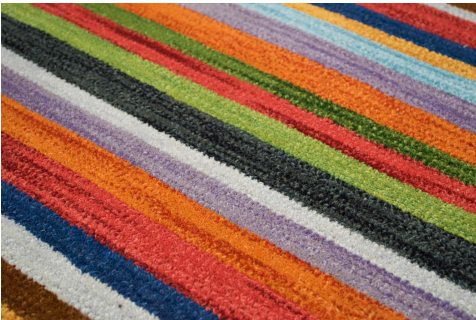

COUNTRY COLLECTION

woolen rugs

for more visit krishnacarpets.com

ABOUT COLLECTION

Country Rugs are Art Deco style Rugs that will beautifully complement your interior. The production is hand-tufted from the highest quality New Zealand wool (carpet base) and viscose (carpet design), the bottom is made of 100% cotton, the Rugs are also ideal for underfloor heating. The hair of the Rugs is looped and its height is 1,2 centimeters.

STAPPLES LIGHT BLUE

STAPPLES DARK BLUE

SIVAS GREY ROUND

SYDNEY GRAPHITE

ROSE MULTI

TUZLA PINK

VEGAS BEIGE

VEGAS CAMEL

VEGAS LIGHT BLUE

VEGAS DARK BLUE

VEGAS CREAM

VEGAS DARK BLUE ROUND

VEGAS CREAM ROUND

WILDFLOWER BEIGE

WIMBLEDON MULTI 11

WIMBLEDON LIGHT GREY

WIMBLEDON 168

WIMBLEDON 256

ZEBRA SILVER

ZEBRA LIGHT BLUE

ZEBRA BLACK

ZENICA CREAM

FLOWERS BEIGE

FLOWERS PINK