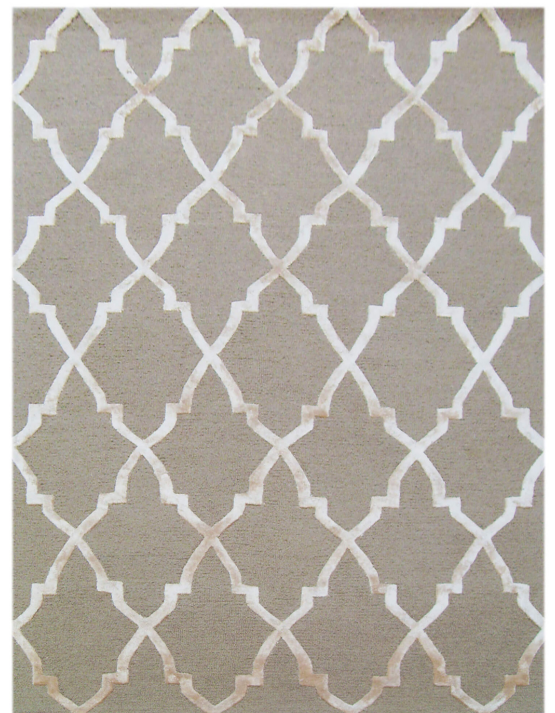

COUNTRY COLLECTION

woolen rugs

for more visit krishnacarpets.com

ABOUT COLLECTION

Country Rugs are Art Deco style Rugs that will beautifully complement your interior. The production is hand-tufted from the highest quality New Zealand wool (carpet base) and viscose (carpet design), the bottom is made of 100% cotton, the Rugs are also ideal for underfloor heating. The hair of the Rugs is looped and its height is 1,2 centimeters.

ATLANTA DARK BLUE

CHAINS LIGHT BLUE

CHAINS BLACK

CHAINS SILVER

BELLA LIGHT BLUE

FLORIDA SILVER

FLORIDA LIGHT BLUE

FLORIDA DARK BLUE

FLORIDA BLACK

HIGHWAY DARK BLUE

EMMA 4

EMMA 5

HERBS BEIGE

HERBS BEIGE ROUND

KOHINOOR CREAM

KOHINOOR MOCCA

SIZE CHART

COUNTRY COLLECTION

4 ft x 6 ft	122 cm x 183 cm
5 ft x 8 ft	153 cm x 244 cm
7 ft x 9 ft	200 cm x 300 cm
8 ft x 9 ft	250 cm x 300 cm
2 ft x 5 ft	70 cm x 140 cm
6 ft x 8 ft	170 cm x 240 cm

5 ft x 5 ft round Ø	150 cm x 150 cm round Ø
7 ft x 7 ft round Ø	200 cm x 200 cm round Ø