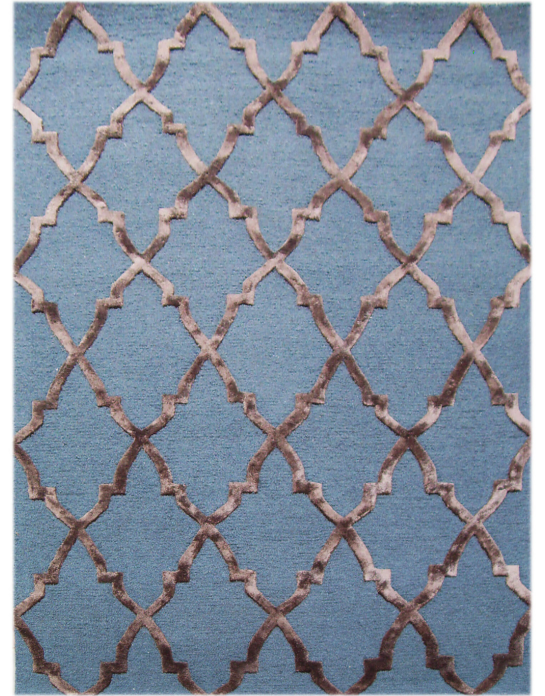

KOHINOOR NAVY BLUE

KIRMAN DARK BLUE