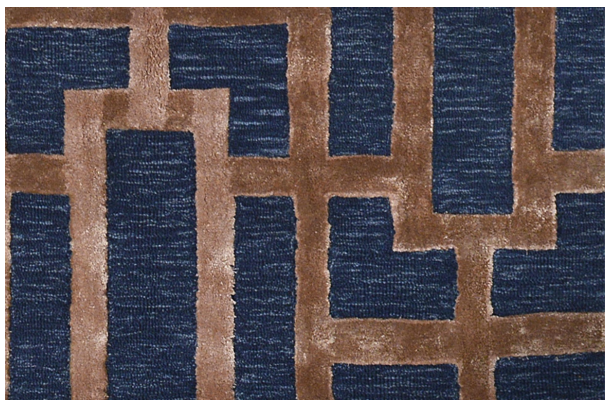

COUNTRY COLLECTION

woolen rugs

for more visit krishnacarpets.com

ABOUT COLLECTION

Country Rugs are Art Deco style Rugs that will beautifully complement your interior. The production is hand-tufted from the highest quality New Zealand wool (carpet base) and viscose (carpet design), the bottom is made of 100% cotton, the Rugs are also ideal for underfloor heating. The hair of the Rugs is looped and its height is 1,2 centimeters.

ATLANTA DARK BLUE

CHAINS LIGHT BLUE

CHAINS BLACK

CHAINS SILVER

BELLA LIGHT BLUE

FLORIDA SILVER

FLORIDA LIGHT BLUE

FLORIDA DARK BLUE

KOHINOOR NAVY BLUE

KIRMAN DARK BLUE

MANISA CREAM

METRO DARK BLUE

MONTE CARLO LIGHT BLUE

MONTE CARLO DARK BLUE

NEW JERSEY PURPLE

STAPPLES MOCCA

STAPPLES LIGHT BLUE

STAPPLES DARK BLUE

SIVAS GREY ROUND

SYDNEY GRAPHITE

ROSE MULTI

TUZLA PINK

VEGAS BEIGE

VEGAS CAMEL