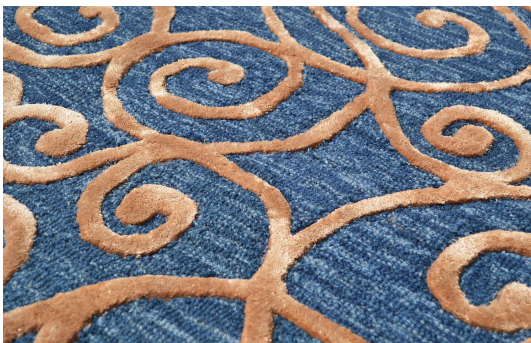

COUNTRY COLLECTION

woolen rugs

for more visit krishnacarpets.com

ABOUT COLLECTION

Country Rugs are Art Deco style Rugs that will beautifully complement your interior. The production is hand-tufted from the highest quality New Zealand wool (carpet base) and viscose (carpet design), the bottom is made of 100% cotton, the Rugs are also ideal for underfloor heating. The hair of the Rugs is looped and its height is 1,2 centimeters.

KOHINOOR NAVY BLUE

KIRMAN DARK BLUE

MANISA CREAM

METRO DARK BLUE

MONTE CARLO LIGHT BLUE

MONTE CARLO DARK BLUE

NEW JERSEY PURPLE

STAPPLES MOCCA

STAPPLES LIGHT BLUE

STAPPLES DARK BLUE

SIVAS GREY ROUND

SYDNEY GRAPHITE

ROSE MULTI

TUZLA PINK

VEGAS BEIGE

VEGAS CAMEL