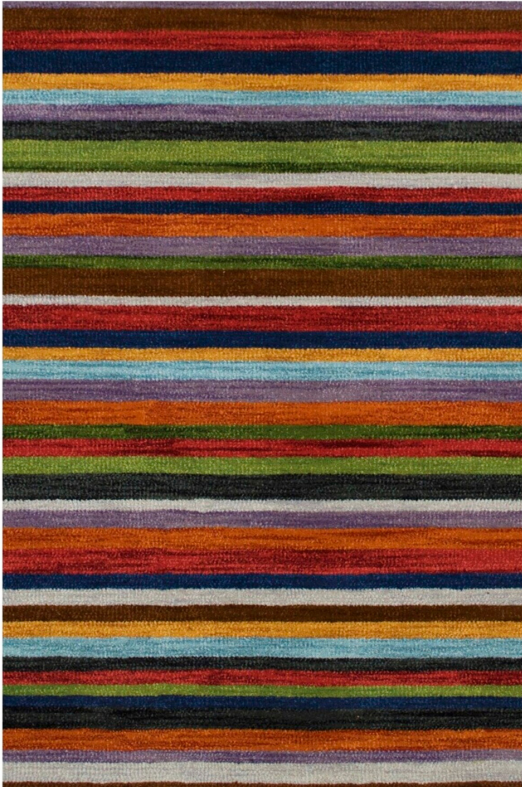

COUNTRY COLLECTION

woolen rugs

for more visit krishnacarpets.com

ABOUT COLLECTION

Country Rugs are Art Deco style Rugs that will beautifully complement your interior. The production is hand-tufted from the highest quality New Zealand wool (carpet base) and viscose (carpet design), the bottom is made of 100% cotton, the Rugs are also ideal for underfloor heating. The hair of the Rugs is looped and its height is 1,2 centimeters.

STAPPLES LIGHT BLUE

STAPPLES DARK BLUE

SIVAS GREY ROUND

SYDNEY GRAPHITE

ROSE MULTI

TUZLA PINK

VEGAS BEIGE

VEGAS CAMEL

VEGAS LIGHT BLUE

VEGAS DARK BLUE

VEGAS CREAM

VEGAS DARK BLUE ROUND

VEGAS CREAM ROUND

WILDFLOWER BEIGE

WIMBLEDON MULTI 11

WIMBLEDON LIGHT GREY

WIMBLEDON 168

WIMBLEDON 256

ZEBRA SILVER

ZEBRA LIGHT BLUE

ZEBRA BLACK

ZENICA CREAM

FLOWERS BEIGE

FLOWERS PINK