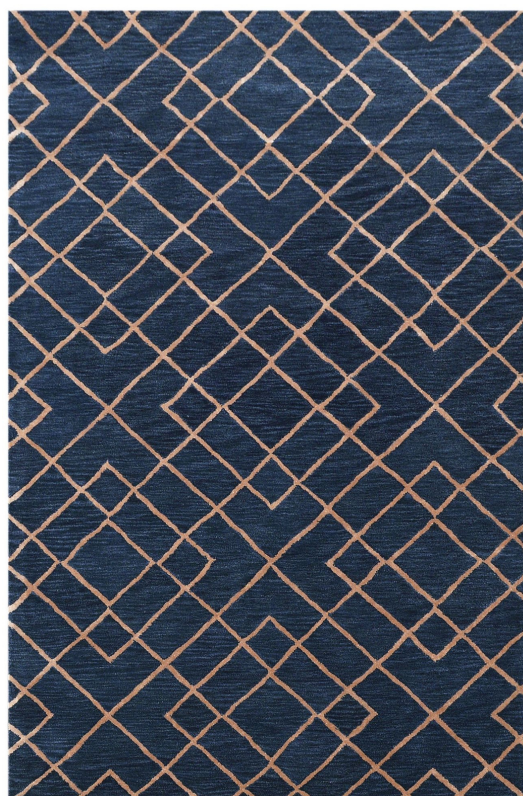

COUNTRY COLLECTION

woolen rugs

for more visit krishnacarpets.com

ABOUT COLLECTION

Country Rugs are Art Deco style Rugs that will beautifully complement your interior. The production is hand-tufted from the highest quality New Zealand wool (carpet base) and viscose (carpet design), the bottom is made of 100% cotton, the Rugs are also ideal for underfloor heating. The hair of the Rugs is looped and its height is 1,2 centimeters.

ATLANTA DARK BLUE

CHAINS LIGHT BLUE

CHAINS BLACK

CHAINS SILVER

BELLA LIGHT BLUE

FLORIDA SILVER

FLORIDA LIGHT BLUE

FLORIDA DARK BLUE

FLORIDA BLACK

HIGHWAY DARK BLUE

EMMA 4

EMMA 5

HERBS BEIGE

HERBS BEIGE ROUND

KOHINOOR CREAM

KOHINOOR MOCCA

STAPPLES LIGHT BLUE

STAPPLES DARK BLUE

SIVAS GREY ROUND

SYDNEY GRAPHITE

ROSE MULTI

TUZLA PINK

VEGAS BEIGE

VEGAS CAMEL