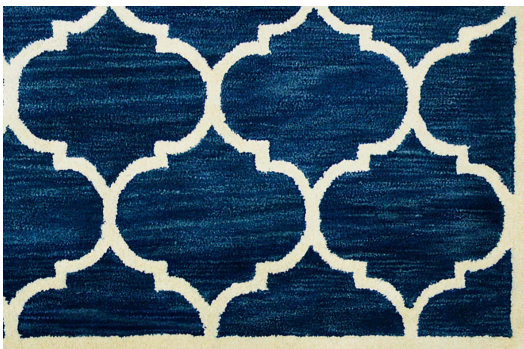

COUNTRY COLLECTION

woolen rugs

for more visit krishnacarpets.com

ABOUT COLLECTION

Country Rugs are Art Deco style Rugs that will beautifully complement your interior. The production is hand-tufted from the highest quality New Zealand wool (carpet base) and viscose (carpet design), the bottom is made of 100% cotton, the Rugs are also ideal for underfloor heating. The hair of the Rugs is looped and its height is 1,2 centimeters.

ATLANTA DARK BLUE

CHAINS LIGHT BLUE

CHAINS BLACK

CHAINS SILVER

BELLA LIGHT BLUE

FLORIDA SILVER

FLORIDA LIGHT BLUE

FLORIDA DARK BLUE

FLORIDA BLACK

HIGHWAY DARK BLUE

EMMA 4

EMMA 5

HERBS BEIGE

HERBS BEIGE ROUND

KOHINOOR CREAM

KOHINOOR MOCCA

SIZE CHART

COUNTRY COLLECTION

4 ft x 6 ft	122 cm x 183 cm
5 ft x 8 ft	153 cm x 244 cm
7 ft x 9 ft	200 cm x 300 cm
8 ft x 9 ft	250 cm x 300 cm
2 ft x 5 ft	70 cm x 140 cm
6 ft x 8 ft	170 cm x 240 cm

5 ft x 5 ft round Ø	150 cm x 150 cm round Ø
7 ft x 7 ft round Ø	200 cm x 200 cm round Ø