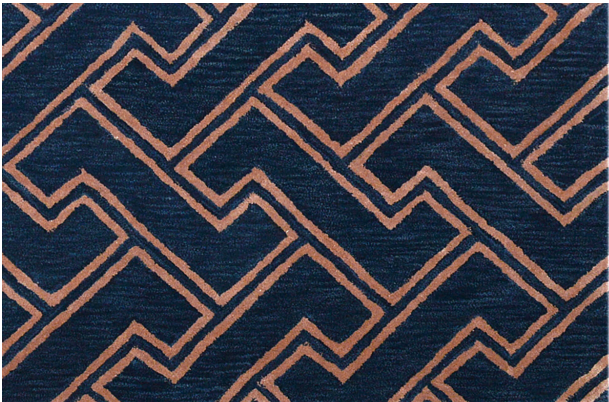

COUNTRY COLLECTION

woolen rugs

for more visit krishnacarpets.com

ABOUT COLLECTION

Country Rugs are Art Deco style Rugs that will beautifully complement your interior. The production is hand-tufted from the highest quality New Zealand wool (carpet base) and viscose (carpet design), the bottom is made of 100% cotton, the Rugs are also ideal for underfloor heating. The hair of the Rugs is looped and its height is 1,2 centimeters.

ATLANTA DARK BLUE

CHAINS LIGHT BLUE

CHAINS BLACK

CHAINS SILVER

BELLA LIGHT BLUE

FLORIDA SILVER

FLORIDA LIGHT BLUE

FLORIDA DARK BLUE

KOHINOOR NAVY BLUE

KIRMAN DARK BLUE

MANISA CREAM

METRO DARK BLUE

MONTE CARLO LIGHT BLUE

MONTE CARLO DARK BLUE

NEW JERSEY PURPLE

STAPPLES MOCCA

STAPPLES LIGHT BLUE

STAPPLES DARK BLUE

SIVAS GREY ROUND

SYDNEY GRAPHITE

ROSE MULTI

TUZLA PINK

VEGAS BEIGE

VEGAS CAMEL