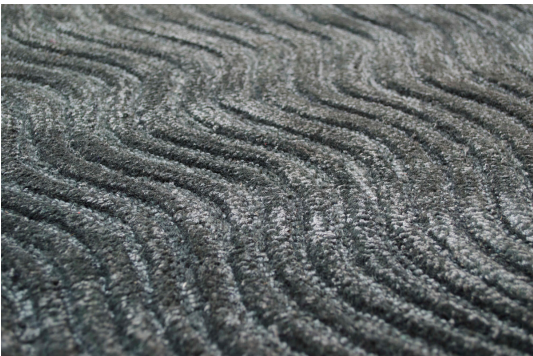

COUNTRY COLLECTION

woolen rugs

for more visit krishnacarpets.com

ABOUT COLLECTION

Country Rugs are Art Deco style Rugs that will beautifully complement your interior. The production is hand-tufted from the highest quality New Zealand wool (carpet base) and viscose (carpet design), the bottom is made of 100% cotton, the Rugs are also ideal for underfloor heating. The hair of the Rugs is looped and its height is 1,2 centimeters.

STAPPLES LIGHT BLUE

STAPPLES DARK BLUE

SIVAS GREY ROUND

SYDNEY GRAPHITE

ROSE MULTI

TUZLA PINK

VEGAS BEIGE

VEGAS CAMEL