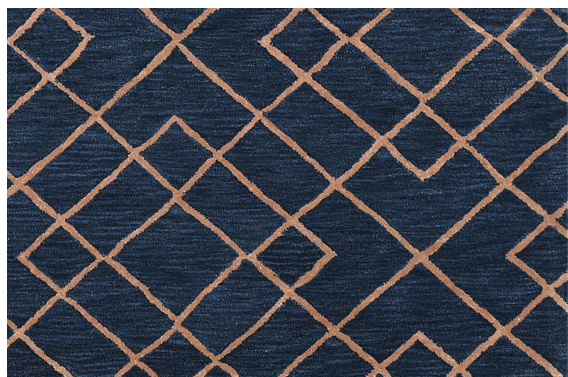

COUNTRY COLLECTION

woolen rugs

for more visit krishnacarpets.com

ABOUT COLLECTION

Country Rugs are Art Deco style Rugs that will beautifully complement your interior. The production is hand-tufted from the highest quality New Zealand wool (carpet base) and viscose (carpet design), the bottom is made of 100% cotton, the Rugs are also ideal for underfloor heating. The hair of the Rugs is looped and its height is 1,2 centimeters.

ATLANTA DARK BLUE

CHAINS LIGHT BLUE

CHAINS BLACK

CHAINS SILVER

BELLA LIGHT BLUE

FLORIDA SILVER

FLORIDA LIGHT BLUE

FLORIDA DARK BLUE

FLORIDA BLACK

HIGHWAY DARK BLUE

EMMA 4

EMMA 5

HERBS BEIGE

HERBS BEIGE ROUND

KOHINOOR CREAM

KOHINOOR MOCCA