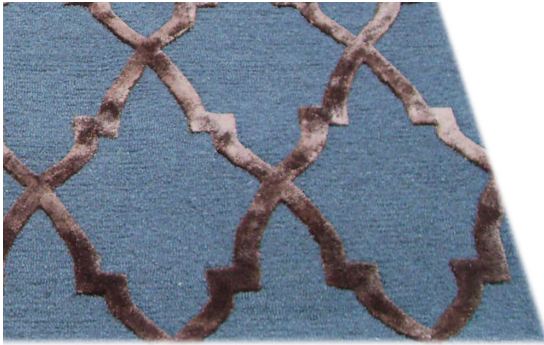

KOHINOOR NAVY BLUE

KIRMAN DARK BLUE