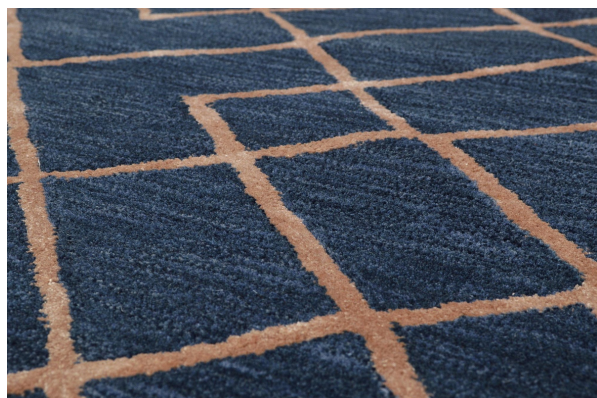

COUNTRY COLLECTION

woolen rugs

for more visit krishnacarpets.com

ABOUT COLLECTION

Country Rugs are Art Deco style Rugs that will beautifully complement your interior. The production is hand-tufted from the highest quality New Zealand wool (carpet base) and viscose (carpet design), the bottom is made of 100% cotton, the Rugs are also ideal for underfloor heating. The hair of the Rugs is looped and its height is 1,2 centimeters.

ATLANTA DARK BLUE

CHAINS LIGHT BLUE

CHAINS BLACK

CHAINS SILVER

BELLA LIGHT BLUE

FLORIDA SILVER

FLORIDA LIGHT BLUE

FLORIDA DARK BLUE

FLORIDA BLACK

HIGHWAY DARK BLUE

EMMA 4

EMMA 5

HERBS BEIGE

HERBS BEIGE ROUND

KOHINOOR CREAM

KOHINOOR MOCCA

SIZE CHART

COUNTRY COLLECTION

4 ft x 6 ft	122 cm x 183 cm
5 ft x 8 ft	153 cm x 244 cm
7 ft x 9 ft	200 cm x 300 cm
8 ft x 9 ft	250 cm x 300 cm
2 ft x 5 ft	70 cm x 140 cm
6 ft x 8 ft	170 cm x 240 cm

5 ft x 5 ft round Ø	150 cm x 150 cm round Ø
7 ft x 7 ft round Ø	200 cm x 200 cm round Ø